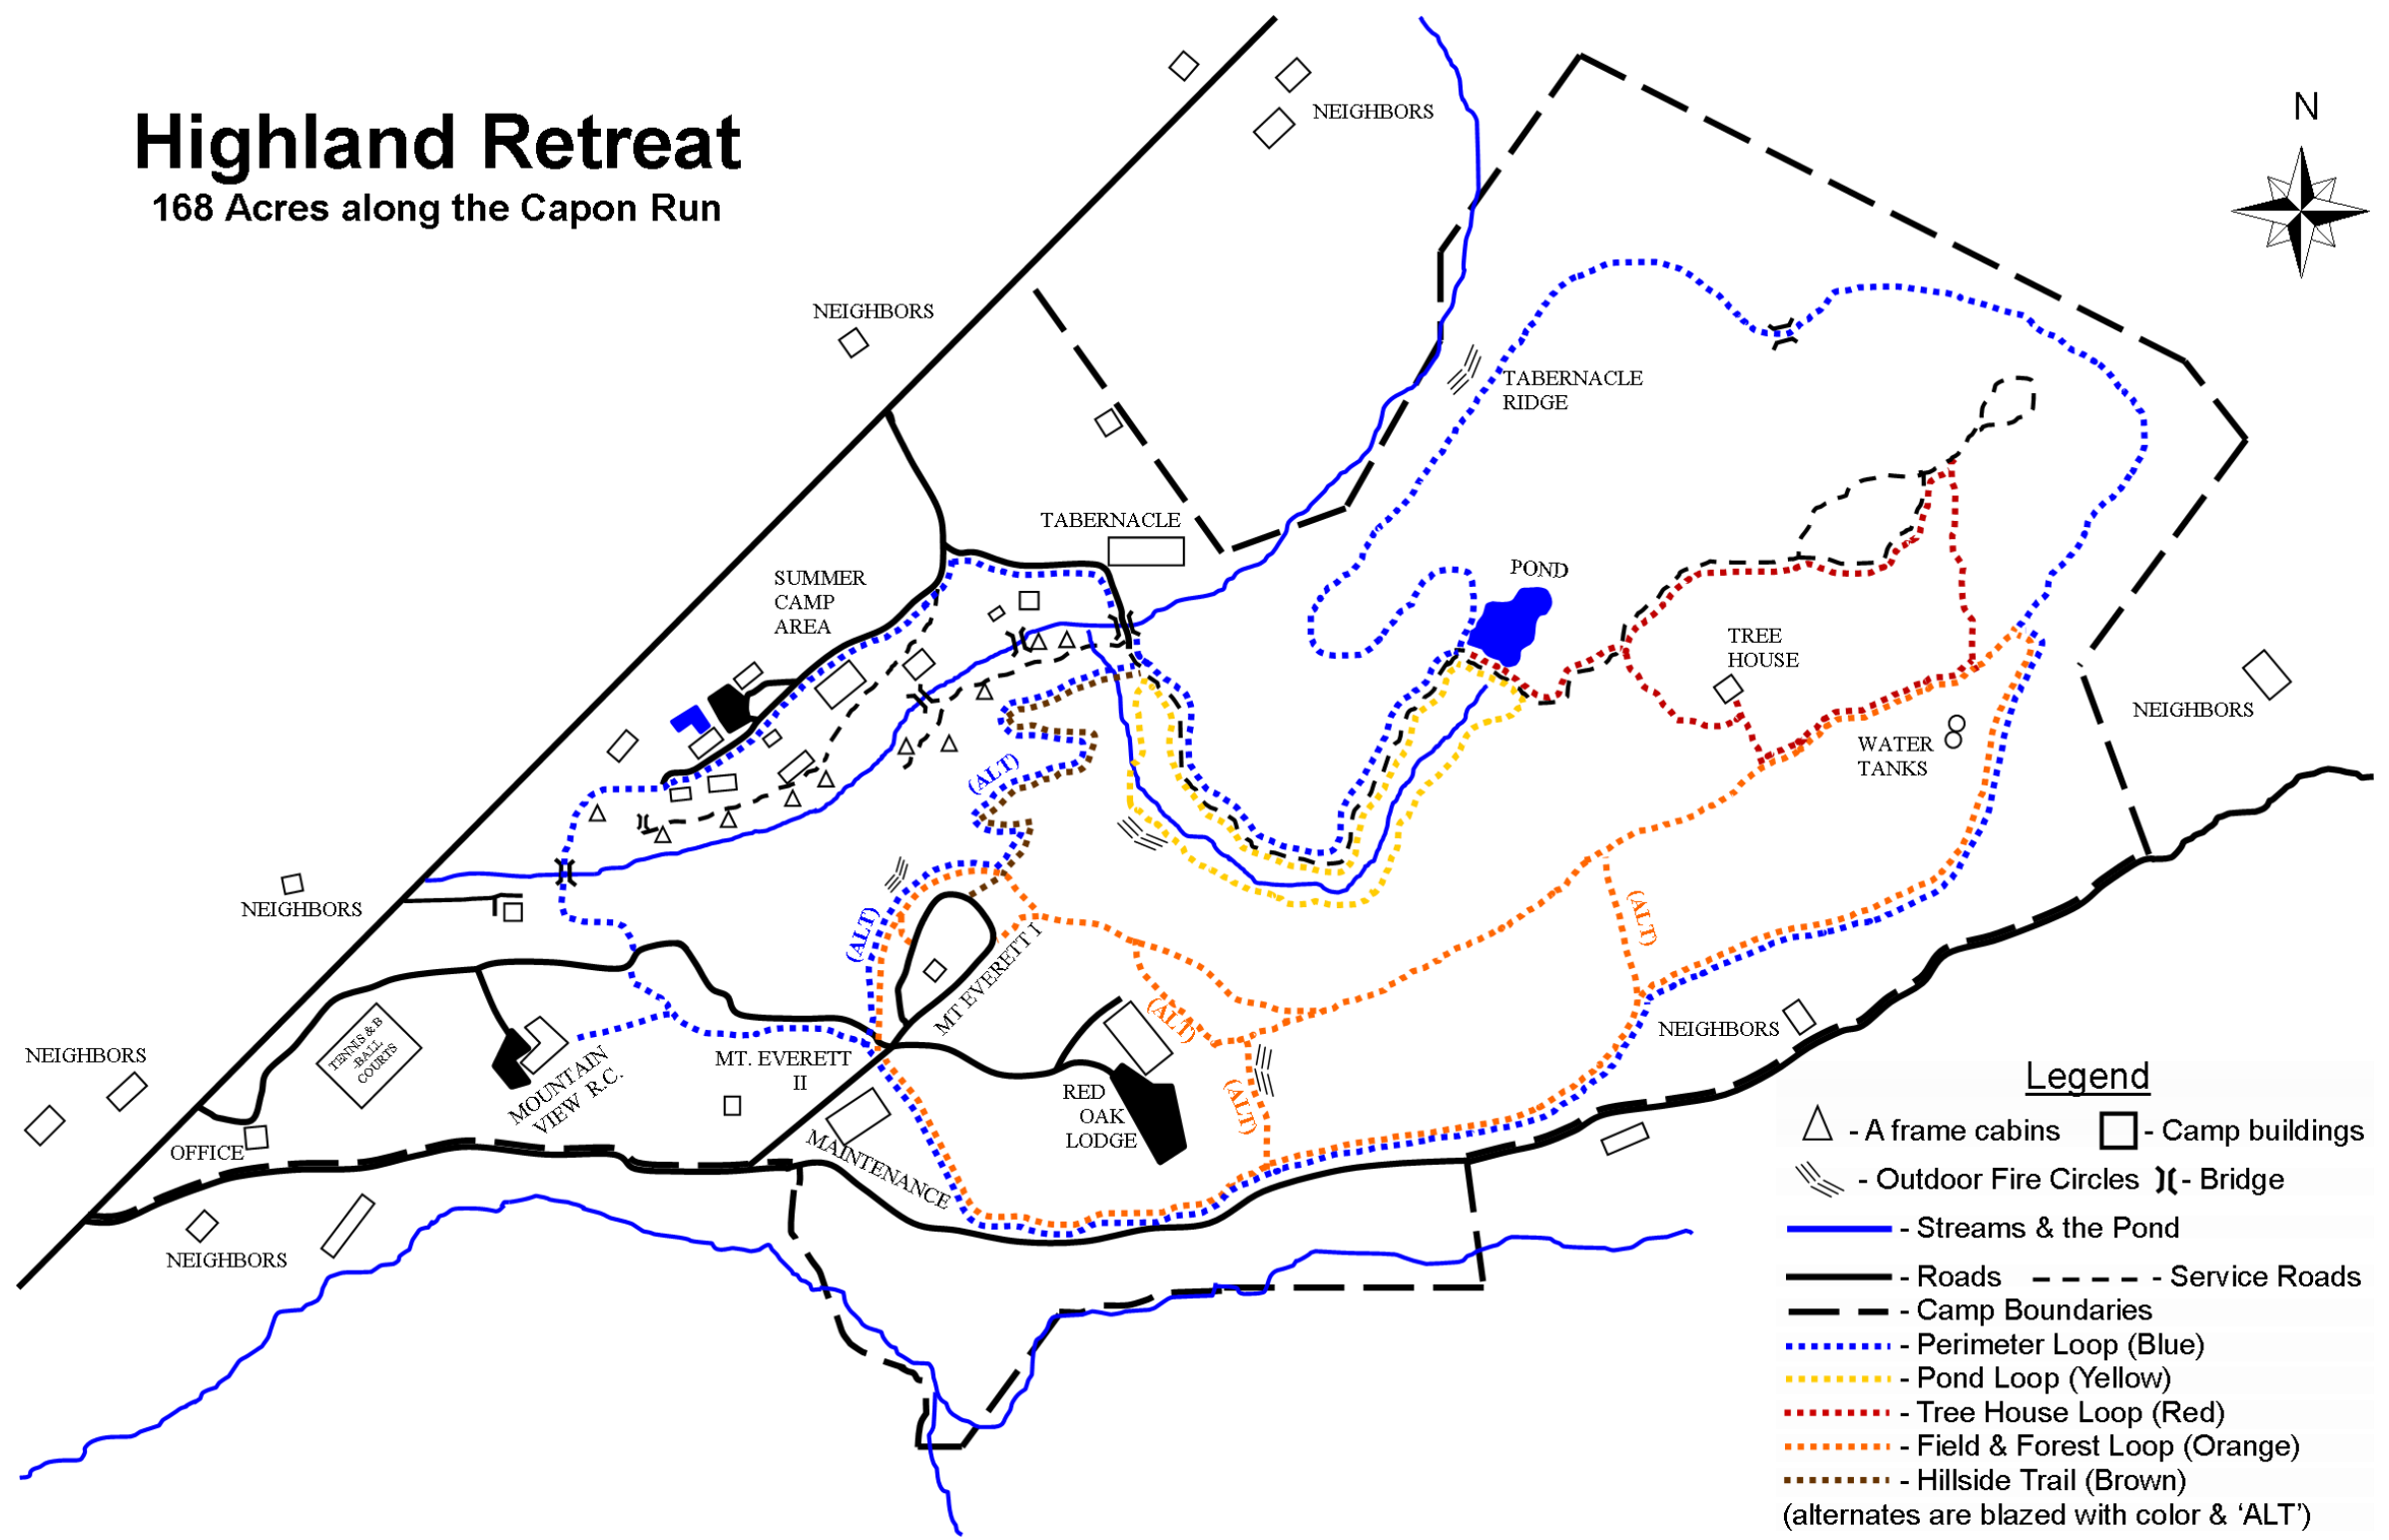

# Highland Retreat

168 Acres along the Capon Run

### Legend

- △ - A frame cabins
- - Camp buildings
- ≡ - Outdoor Fire Circles
- ]- Bridge
- (Blue) - Streams & the Pond
- (Black) - Roads
- - - - - (Black) - Service Roads
- - - - - (Black) - Camp Boundaries
- · · · · (Blue) - Perimeter Loop (Blue)
- · · · · (Yellow) - Pond Loop (Yellow)
- · · · · (Red) - Tree House Loop (Red)
- · · · · (Orange) - Field & Forest Loop (Orange)
- · · · · (Brown) - Hillside Trail (Brown)
- (alternates are blazed with color & 'ALT')