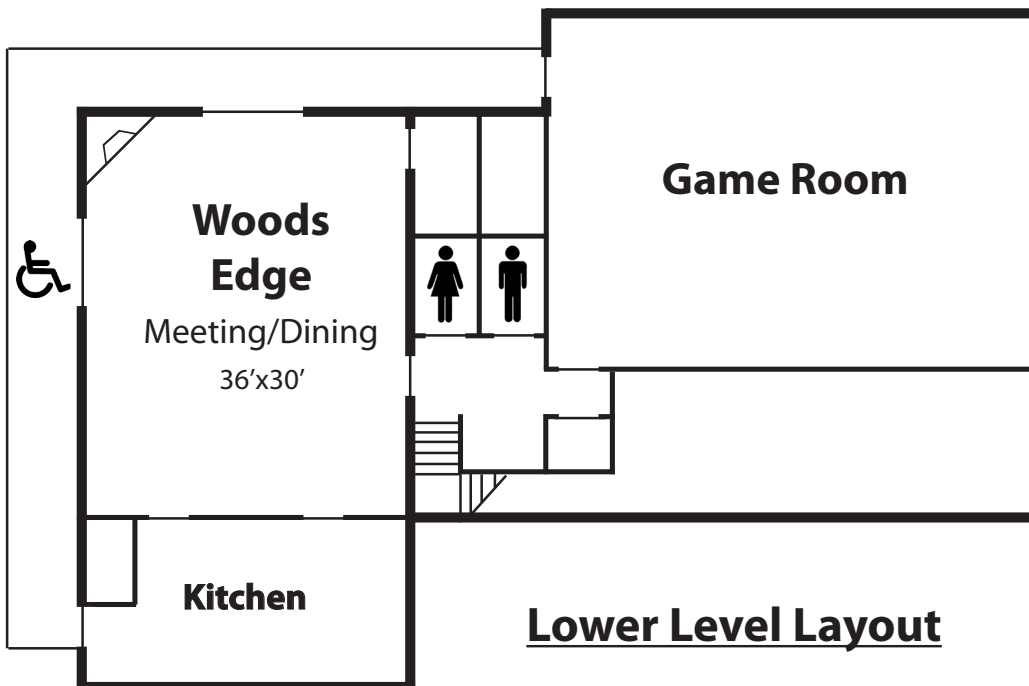

Red Oak Lodge

Wing Layout

4 Bunk rooms

- 5 twin
- 1 double

2 Bath rooms

- 3 Stalls
- 3 Showers
- Accessible

Suite Layout

- Private bathroom
- Queen bed
- Twin bunks
- Linens provided
- Accessible