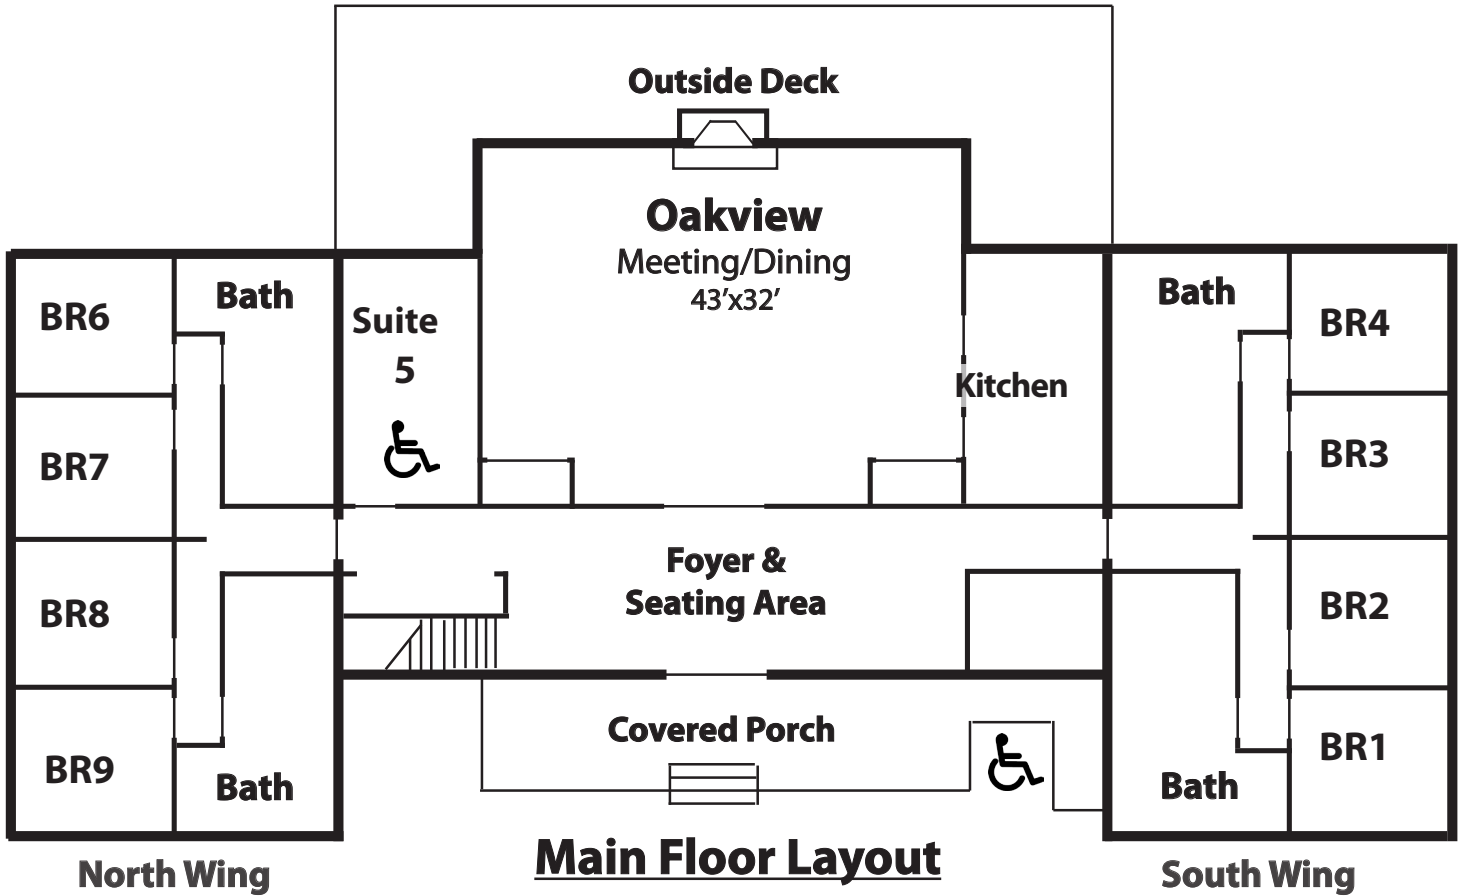

Red Oak Lodge

Wing Layout

4 Bunk rooms

- 5 twin
- 1 double

2 Bath rooms

- 3 Stalls
- 3 Showers
- Accessible

Suite Layout

- Private bathroom
- Queen bed
- Twin bunks
- Linens provided
- Accessible