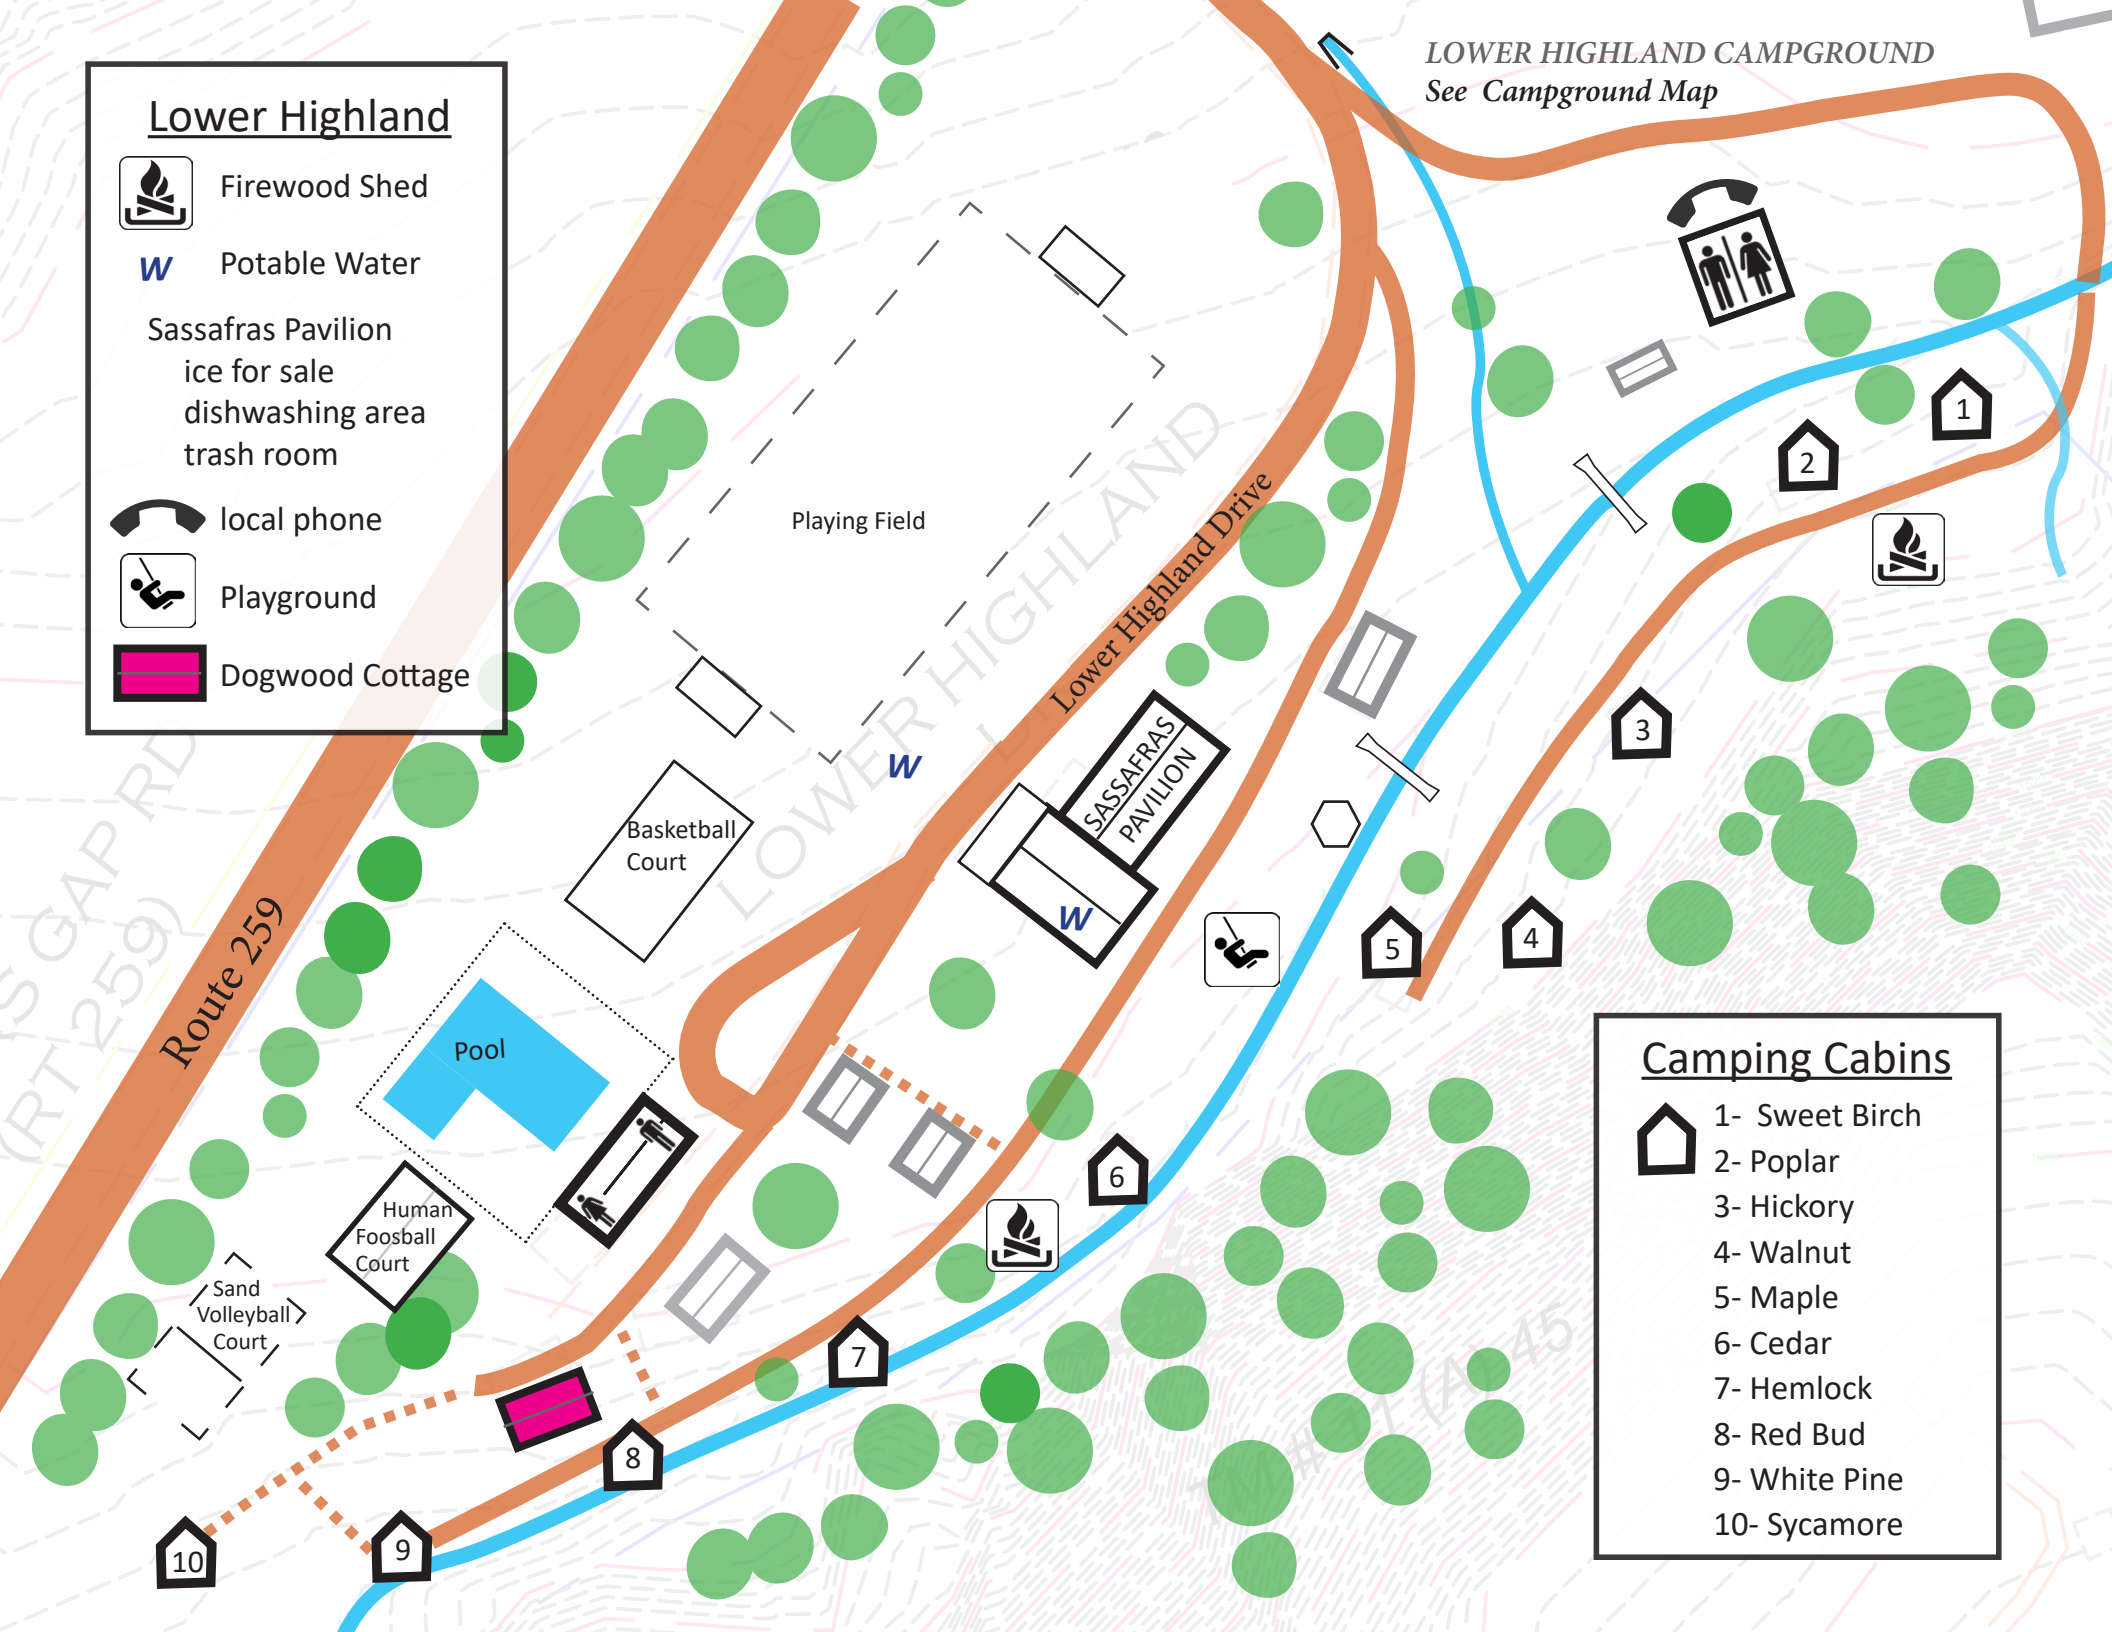

Lower Highland

Firewood Shed

Potable Water

Sassafras Pavilion
ice for sale
dishwashing area
trash room

local phone

Playground

Dogwood Cottage

LOWER HIGHLAND CAMPGROUND
See Campground Map

Playing Field

Lower Highland Drive

Route 259

Basketball Court

SASSAFRAS PAVILION

Pool

Human Foosball Court

Sand Volleyball Court

Camping Cabins

-  1- Sweet Birch
-  2- Poplar
-  3- Hickory
-  4- Walnut
-  5- Maple
-  6- Cedar
-  7- Hemlock
-  8- Red Bud
-  9- White Pine
-  10- Sycamore